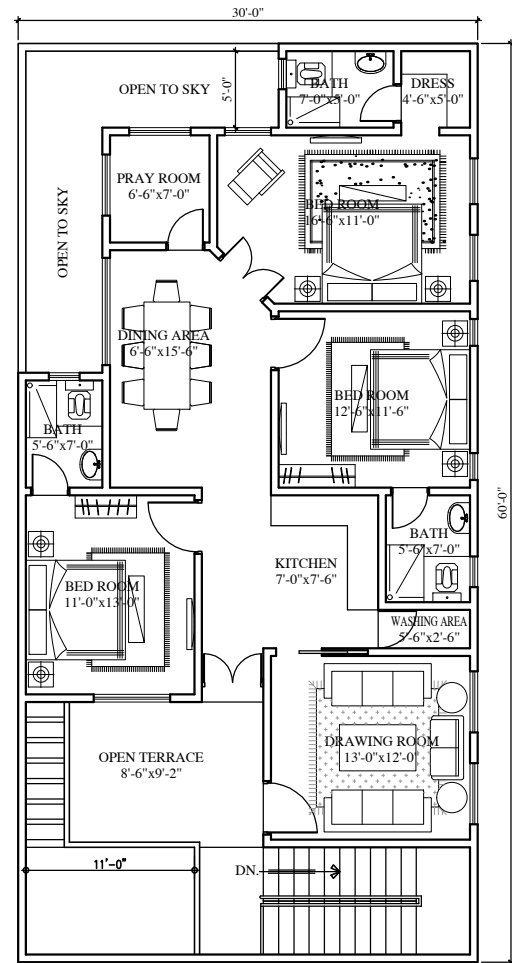

GROUND FLOOR PLAN

SCALE :- 1/8" = 1'-0"

FIRST FLOOR PLAN

SCALE :- 1/8" = 1'-0"

FILE:	Code by:	Project:	Date:
GROUND FLOOR PLAN (OPTION-2)	S.J	RESIDENCE	21st July 2018

FILE:	Code by:	Project:	Date:
FIRST FLOOR PLAN (OPTION-2)	S.J	RESIDENCE	21st July 2018